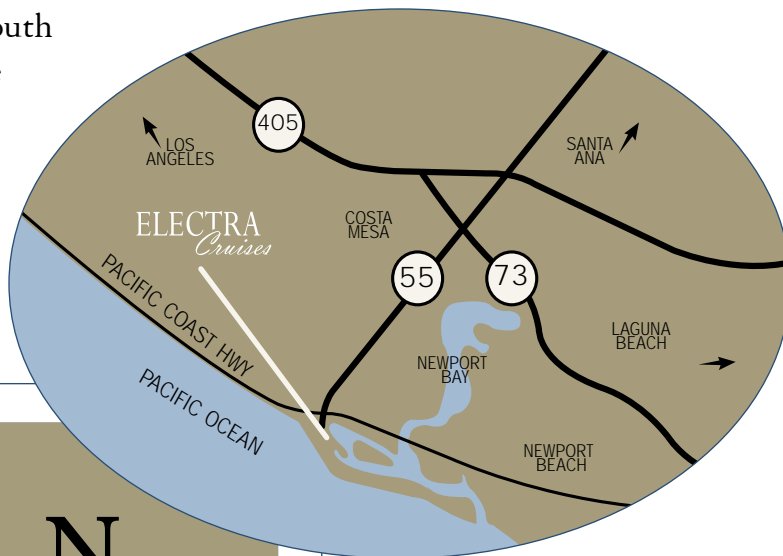

MAP & DRIVING DIRECTIONS

ELECTRA *Cruises*

ELECTRA CRUISES

3439 VIA OPORTO, NEWPORT BEACH, CA 92663

CALL US AT (949) 566-0278

1 ST LEFT IN VIA LIDO

LEFT INTO PARKING

EXIT PARKING, TURN RIGHT

From Los Angeles - take 405 or 5 freeway south to 55 (Newport Beach)... 55 south, continue on Newport Boulevard... continue over the Coast Highway Bridge... when you see the bay on your left, turn left on Via Lido... make first left into the brick parking structure.

Parking Structure: 3434 Via Lido

Enter parking structure from Via Lido and park on second level... Exit parking structure on bay side... walk down stairs (or use elevator) to ground level of Lido Village... turn right at the fountain, walk south and enter Electra Cruises on your right.