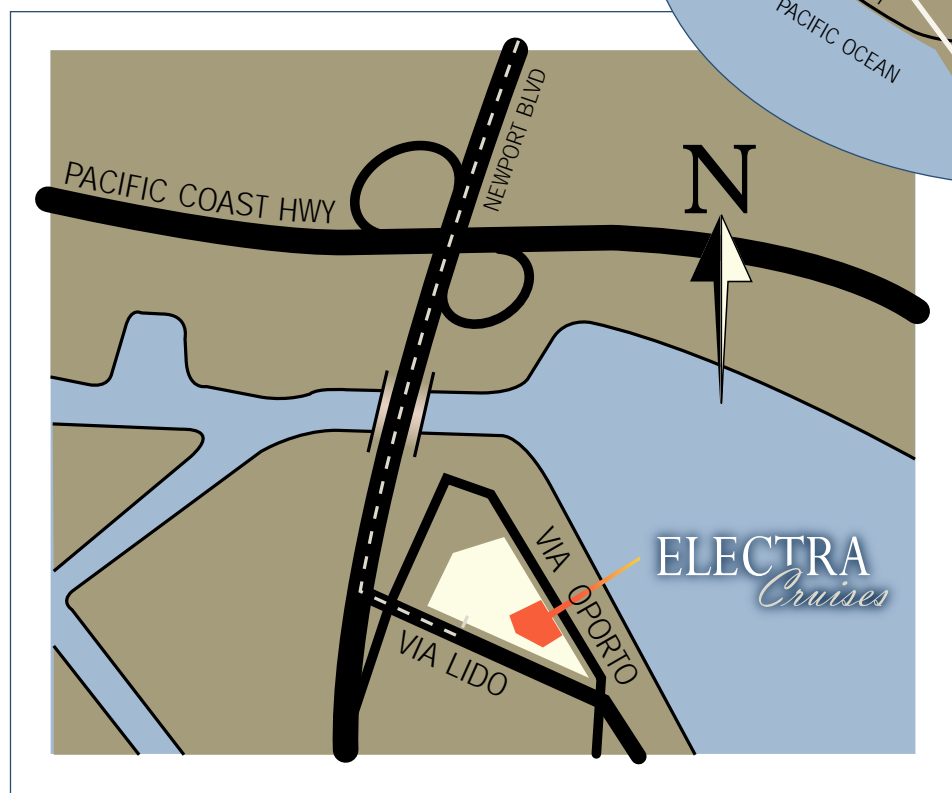

MAP & DRIVING DIRECTIONS

ELECTRA *Cruises*

ELECTRA CRUISES

3439 VIA OPORTO, NEWPORT BEACH, CA 92663

CALL US AT (949) 566-0278

1 ST LEFT IN VIA LIDO

LEFT INTO PARKING

EXIT PARKING, TURN RIGHT

From Los Angeles - take 405 or 5 freeway south to 55 (Newport Beach)... 55 south, continue on Newport Boulevard... continue over the Coast Highway Bridge... when you see the bay on your left, turn left on Via Lido... make first left into the brick parking structure.

Parking Structure: 3434 Via Lido

Enter parking structure from Via Lido and park on second level... Exit parking structure on bay side... walk down stairs (or use elevator) to ground level of Lido Village... turn right at the fountain, walk south and enter Electra Cruises on your right.